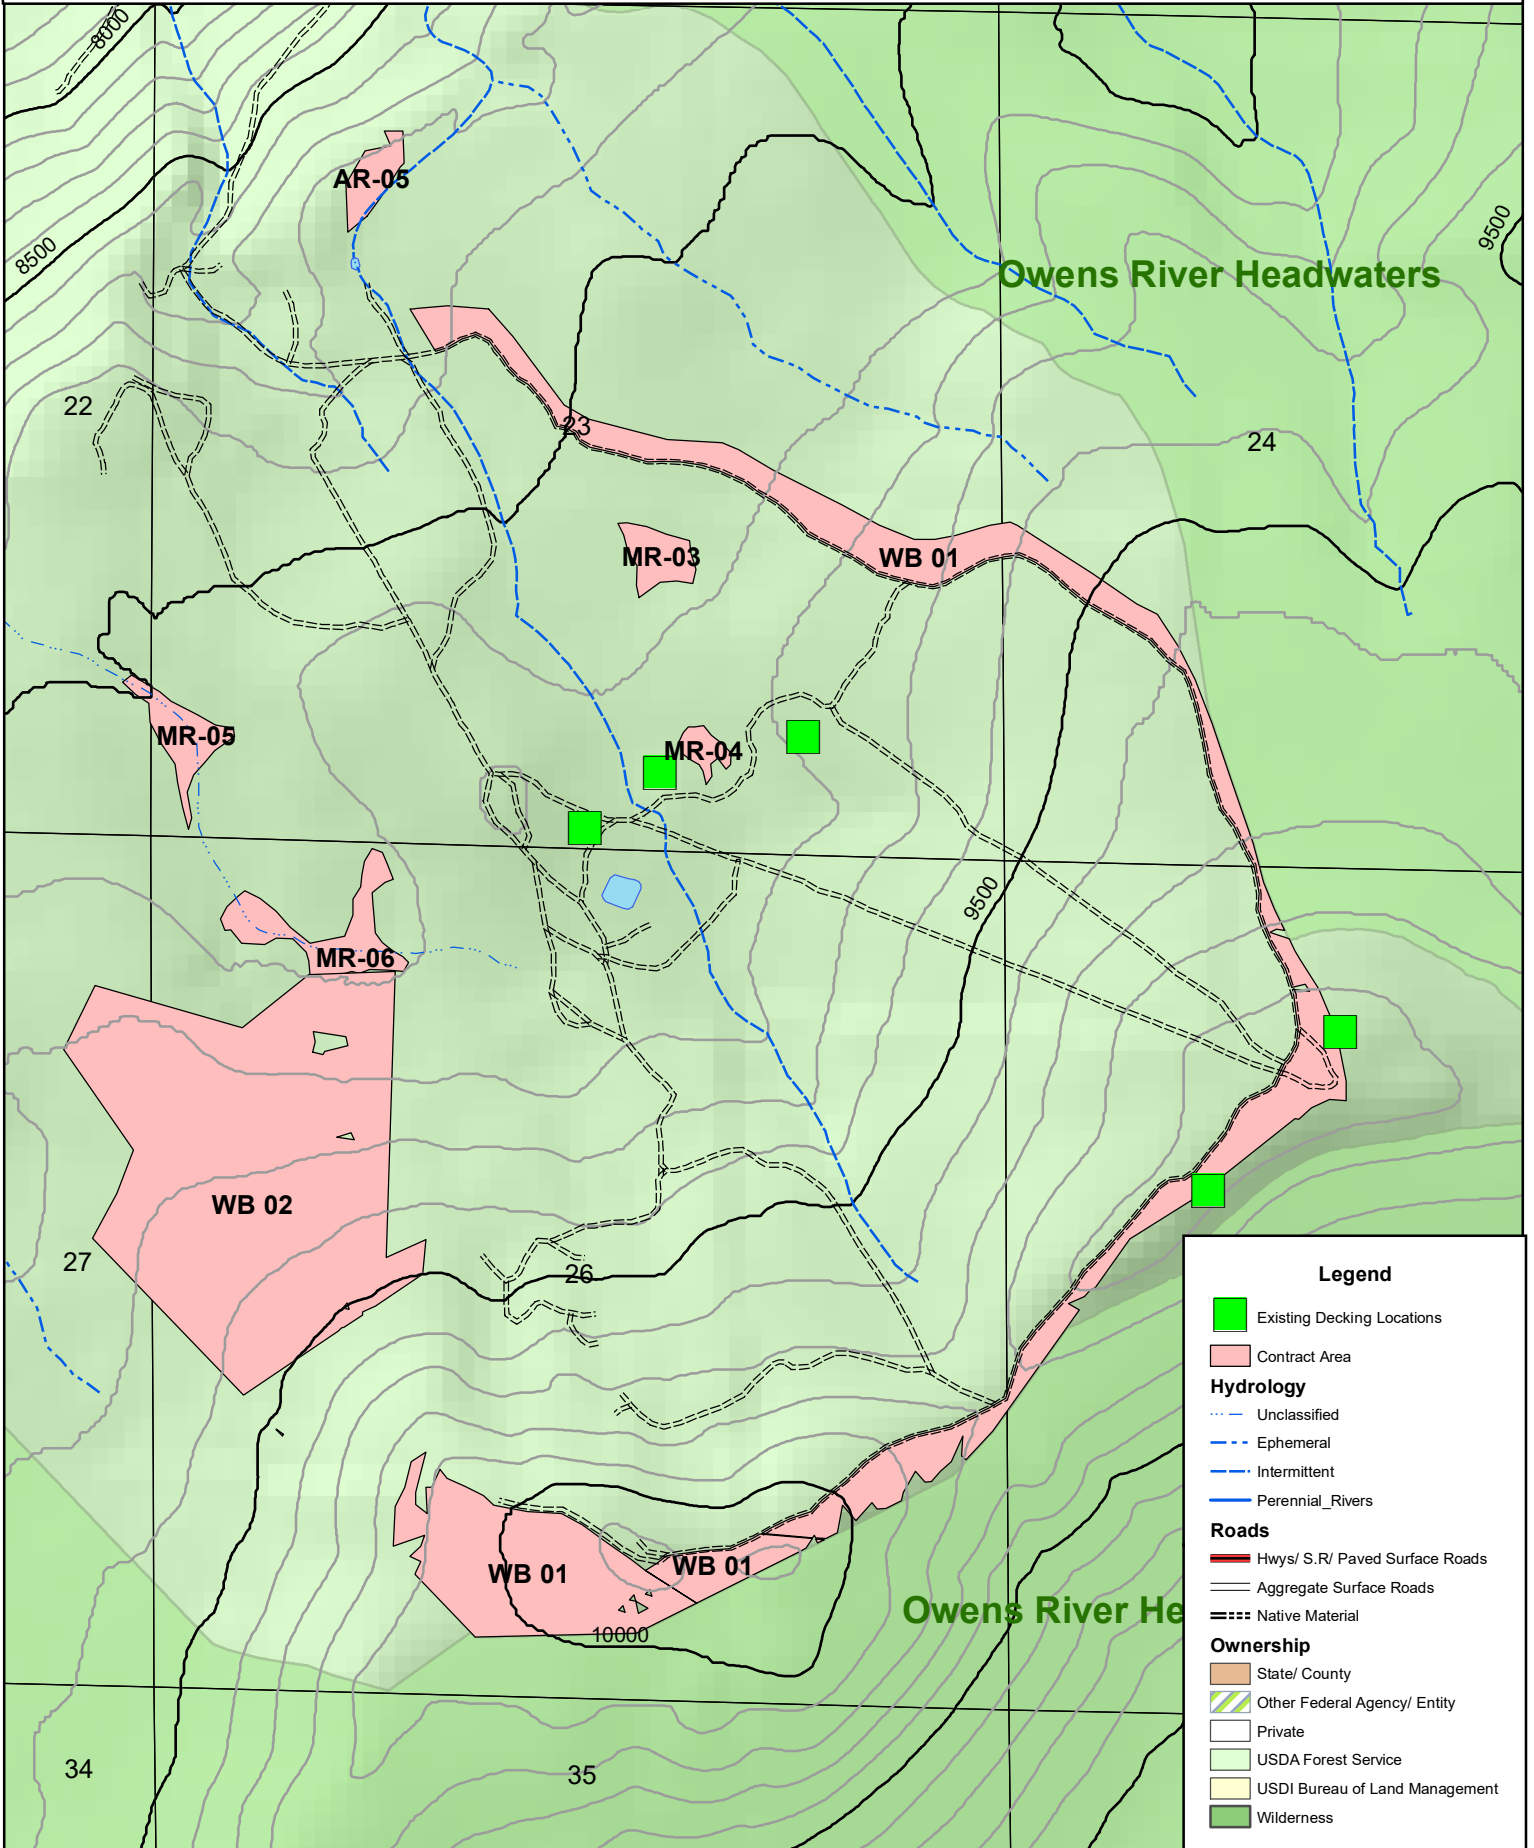

June Mountain Fuels Reduction and Whitbark Pine Restoration Phase II
 California Trout and Inyo National Forest
 Area Map 2 of 3

0 0.175 0.35 Miles

N

Legend

- Existing Decking Locations
- Contract Area
- Hydrology**
- Unclassified
- Ephemeral
- Intermittent
- Perennial_Rivers
- Roads**
- Hwys/ S.R/ Paved Surface Roads
- Aggregate Surface Roads
- Native Material
- Ownership**
- State/ County
- Other Federal Agency/ Entity
- Private
- USDA Forest Service
- USDI Bureau of Land Management
- Wilderness